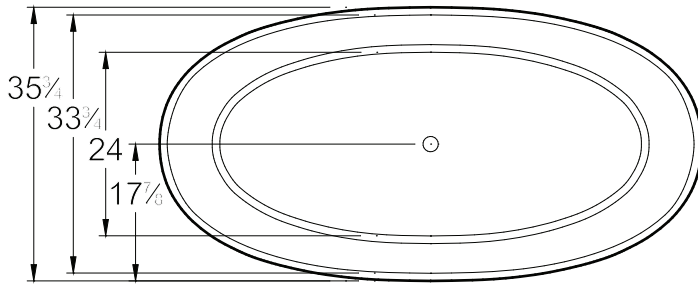

Beijing 7135

MATERIAL

Mineral Cast Solid Surface

BATHTUB DESCRIPTION

RC2206 - GW: Glossy White

RC2206 - MW: Matte White

DIMENSIONS

71" x 35" x 22" (1803 x 889 x 559 mm)

Weight of tub - 355 lb (161kg)

Capacity - 92 gallons (348 Liters)

FEATURES

5 Year Limited Warranty

Integral waste & overflow with toe touch drain in Polished Chrome

APPROVALS & COMPLIANCE

ANSI Z124.1.2-2005