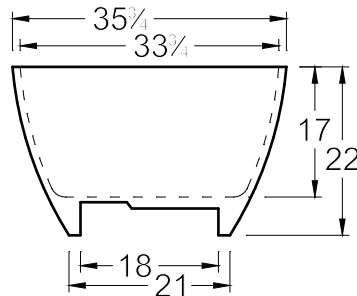

Beijing 7135

MATERIAL

Mineral Cast Solid Surface

BATHTUB DESCRIPTION

RC2206 - GW: Glossy White

RC2206 - MW: Matte White

DIMENSIONS

71" x 35" x 22" (1803 x 889 x 559 mm)

Weight of tub - 355 lb (161kg)

Capacity - 92 gallons (348 Liters)

FEATURES

5 Year Limited Warranty

Integral waste & overflow with toe touch drain in Polished Chrome

APPROVALS & COMPLIANCE

ANSI Z124.1.2-2005