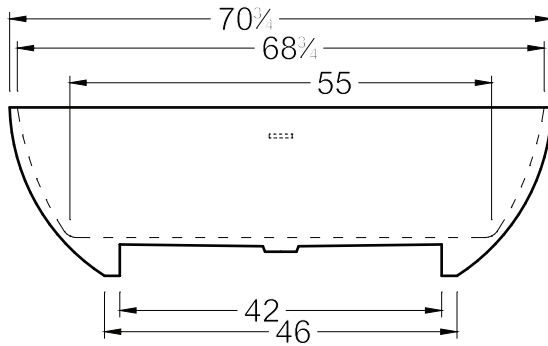

Beijing 7135

MATERIAL

Mineral Cast Solid Surface

BATHTUB DESCRIPTION

RC2206 - GW: Glossy White

RC2206 - MW: Matte White

DIMENSIONS

71" x 35" x 22" (1803 x 889 x 559 mm)

Weight of tub - 355 lb (161kg)

Capacity - 92 gallons (348 Liters)

FEATURES

5 Year Limited Warranty

Integral waste & overflow with toe touch drain in Polished Chrome

APPROVALS & COMPLIANCE

ANSI Z124.1.2-2005