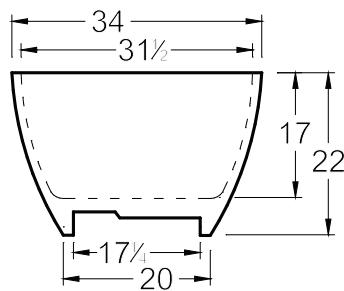

Beijing 6534

MATERIAL

Mineral Cast Solid Surface

BATHTUB DESCRIPTION

RC2210 - GW: Glossy White

RC2210 - MW: Matte White

DIMENSIONS

66" x 34" x 22" (1677 x 864 x 559 mm)

Weight of tub - 325 lb. (148 kg)

Capacity - 80 gallons (303 Liters)

FEATURES

5 Year Limited Warranty

Integral waste & overflow with toe touch drain in Polished Chrome

APPROVALS & COMPLIANCE

ANSI Z124.1.2-2005