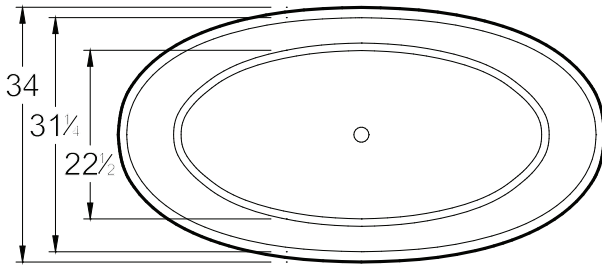

Beijing 6534

MATERIAL

Mineral Cast Solid Surface

BATHTUB DESCRIPTION

RC2210 - GW: Glossy White

RC2210 - MW: Matte White

DIMENSIONS

66" x 34" x 22" (1677 x 864 x 559 mm)

Weight of tub - 325 lb. (148 kg)

Capacity - 80 gallons (303 Liters)

FEATURES

5 Year Limited Warranty

Integral waste & overflow with toe touch drain in Polished Chrome

APPROVALS & COMPLIANCE

ANSI Z124.1.2-2005