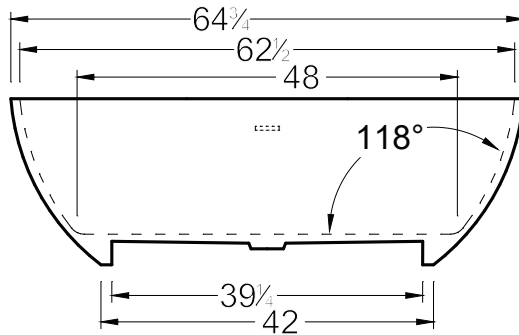

Beijing 6534

MATERIAL

Mineral Cast Solid Surface

BATHTUB DESCRIPTION

RC2210 - GW: Glossy White

RC2210 - MW: Matte White

DIMENSIONS

66" x 34" x 22" (1677 x 864 x 559 mm)

Weight of tub - 325 lb. (148 kg)

Capacity - 80 gallons (303 Liters)

FEATURES

5 Year Limited Warranty

Integral waste & overflow with toe touch drain in Polished Chrome

APPROVALS & COMPLIANCE

ANSI Z124.1.2-2005