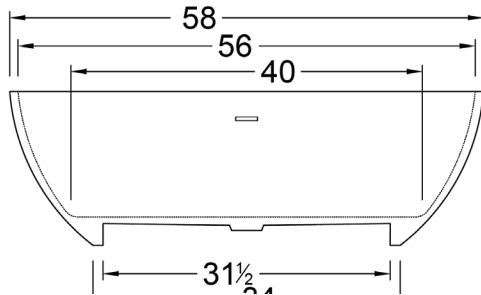

Beijing 5832

MATERIAL

Mineral Cast Solid Surface

BATHTUB DESCRIPTION

RC2213-GW: Glossy White

RC2213-MW: Matte White

DIMENSIONS

58" x 32" x 22" (1473 x 812 x 559 mm)

Weight of tub - 285 lb. (130 kg)

Capacity - 55 gallons (208 Liters)

FEATURES

5 Year Limited Warranty

Integral waste & overflow with toe touch drain in Polished Chrome

APPROVALS & COMPLIANCE

ANSI Z124.1.2-2005