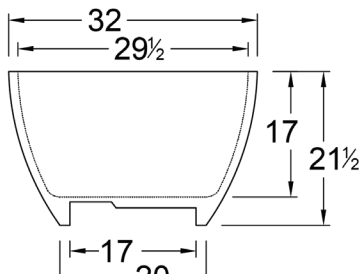

Beijing 5832

MATERIAL

Mineral Cast Solid Surface

BATHTUB DESCRIPTION

RC2213-GW: Glossy White

RC2213-MW: Matte White

DIMENSIONS

58" x 32" x 22" (1473 x 812 x 559 mm)

Weight of tub - 285 lb. (130 kg)

Capacity - 55 gallons (208 Liters)

FEATURES

5 Year Limited Warranty

Integral waste & overflow with toe touch drain in Polished Chrome

APPROVALS & COMPLIANCE

ANSI Z124.1.2-2005