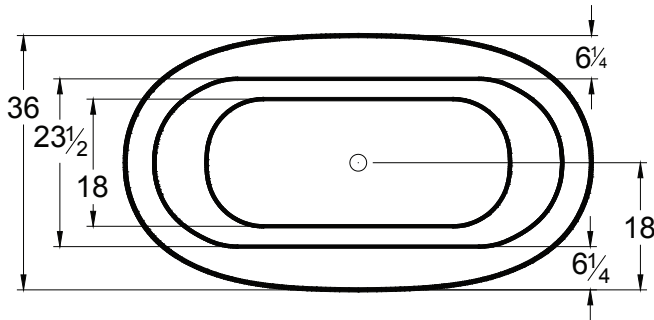

AMERICH®

BLISS 6636

DIMENSIONS

66" x 36" x 22" (1676 x 915 x 559 mm)
Gallon to Overflow = 63 (Liters = 238)

MATERIAL

Acrylic

TUB FLOOR

Non-Textured

Contact Americh for additional approvals.

STANDARD FEATURES:

- 2 piece freestanding tub for easy access and installation
- Apron can be dual color (All Americh Standard Colors)
- Adjustable legs
- Faucet can be deck mounted or floor mounted.
- Integral Waste & Overflow with Polished Chrome trim
Available with polished brass, polished nickel, satin nickel, oil rubbed bronze or white trim at no additional charge if specified at the time of order. Requests after order is shipped are subject to a \$75 list charge for trim