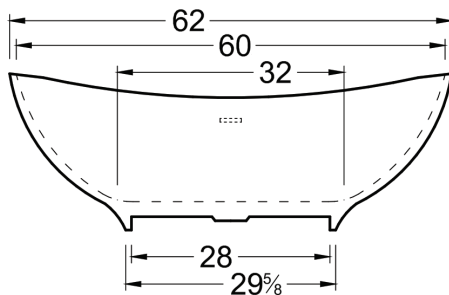

Athens 6235

MATERIAL

Mineral Cast Solid Surface

BATHTUB DESCRIPTION

RC2203-GW: Glossy White

RC2203-MW: Matte White

62" x 35" x 22" (1590 x 873 x 559 mm)

Weight of tub- 265 lb (120 kg)

Capacity - 52 gallons (197 liters)

FEATURES

5 Year Limited Warranty

Integral waste & overflow with toe touch drain in Polished Chrome

APPROVALS & COMPLIANCE

ANSI Z124.1.2-2005

OPTIONAL ACCESSORIES

Toe Touch Drain Upgrade - (PB,PN,SN,ORB)