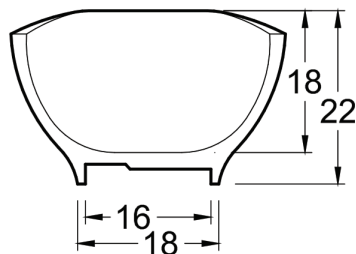

Athens 6235

MATERIAL

Mineral Cast Solid Surface

BATHTUB DESCRIPTION

RC2203-GW: Glossy White

RC2203-MW: Matte White

62" x 35" x 22" (1590 x 873 x 559 mm)

Weight of tub- 265 lb (120 kg)

Capacity - 52 gallons (197 liters)

FEATURES

5 Year Limited Warranty

Integral waste & overflow with toe touch drain in Polished Chrome

APPROVALS & COMPLIANCE

ANSI Z124.1.2-2005

OPTIONAL ACCESSORIES

Toe Touch Drain Upgrade - (PB,PN,SN,ORB)

Optional Linear Overflow Plate - (PB,PC,PN,SN,ORB)

GENERAL INFORMATION

- The bath must be secured to the floor by applying a bead of silicone around the base (which can be cut in future should there be a need for access to the plumbing).
- Installation must be carried out according to the manufacturer instructions and local codes.