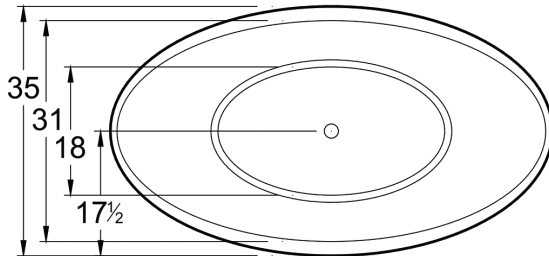

Athens 6235

MATERIAL

Mineral Cast Solid Surface

BATHTUB DESCRIPTION

RC2203-GW: Glossy White

RC2203-MW: Matte White

62" x 35" x 22" (1590 x 873 x 559 mm)

Weight of tub- 265 lb (120 kg)

Capacity - 52 gallons (197 liters)

FEATURES

5 Year Limited Warranty

Integral waste & overflow with toe touch drain in Polished Chrome

APPROVALS & COMPLIANCE

ANSI Z124.1.2-2005

OPTIONAL ACCESSORIES

Toe Touch Drain Upgrade - (PB,PN,SN,ORB)