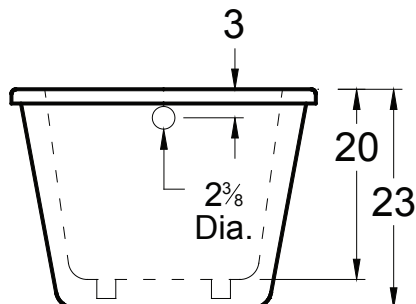

### DIMENSIONS

66" x 32" x 23" (1676 x 813 x 584 mm)  
Gallon to Overflow = 68 (Liters = 257)  
Weight: 120 lbs

### OPTIONAL ACCESSORIES

- Install according to Owner's Manual and local codes.
- Hot water supply should be 65-75% of tub capacity or greater.
- Always consult your local plumber for recommendations as installations will vary.