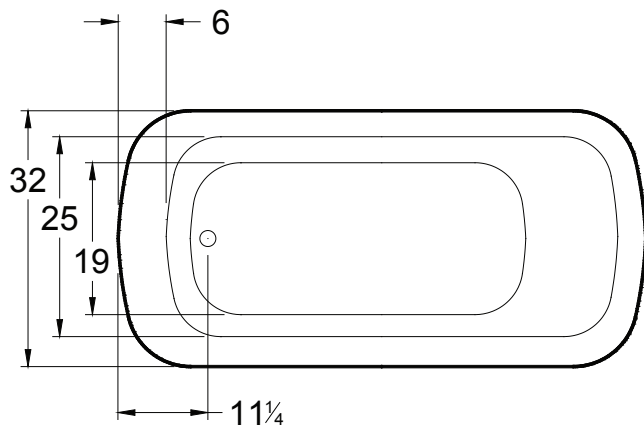

### DIMENSIONS

66" x 32" x 23" (1676 x 813 x 584 mm)  
Gallon to Overflow = 68 (Liters = 257)  
Weight: 120 lbs