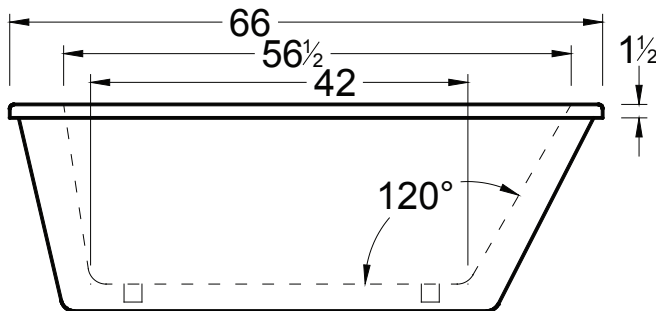

### DIMENSIONS

66" x 32" x 23" (1676 x 813 x 584 mm)  
Gallon to Overflow = 68 (Liters = 257)  
Weight: 120 lbs