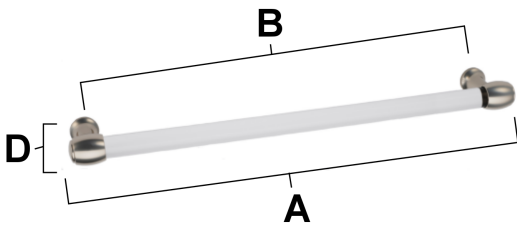

PRODUCT SHEET

SPECIFICATIONS

**Acrylic Royal
Appliance Pull**

FEATURES

- Contemporary styling
- Multiple finishes
- Concealed installation

WARRANTY

Limited lifetime

FINISHES

- Polished Brass (PB)
- Polished Brass/Non-lacquered (PB/NL)
- Polished Chrome (PC)
- Matte Black (MB)
- Satin Brass (SB)
- Polished Nickel (PN)
- Satin Nickel (SN)

MATERIAL

Brass

Item#	A	B	C	D	E
D870-12	13 1/8"	12"	7/8"	2 7/8"	3/4"
D870-18	19 1/8"	18"	7/8"	2 7/8"	3/4"

KEY:

- A - Overall Length
- B - Center to Center
- C - Handle Width
- D - Projection
- E - Mount Length and Width

NOTE: Dimensions and specifications are subject to change without notice.