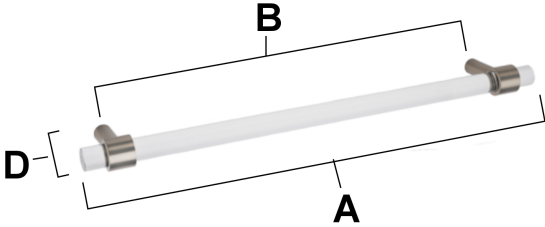

PRODUCT SHEET

SPECIFICATIONS

**Acrylic Contemporary
Appliance Pull**

FEATURES

- Contemporary styling
- Multiple finishes
- Concealed installation

WARRANTY

Limited lifetime

FINISHES

- Polished Brass (PB)
- Polished Brass/Non-lacquered (PB/NL)
- Polished Chrome (PC)
- Matte Black (MB)
- Satin Brass (SB)
- Polished Nickel (PN)
- Satin Nickel (SN)

MATERIAL

Brass

Item#	A	B	C	D	E
D86o-12	14"	12"	7/8"	2 1/4"	1/2"
D86o-18	20"	18"	7/8"	2 1/4"	1/2"

KEY:

- A - Overall Length
- B - Center to Center
- C - Handle Width
- D - Projection
- E - Mount Length and Width

NOTE: Dimensions and specifications are subject to change without notice.