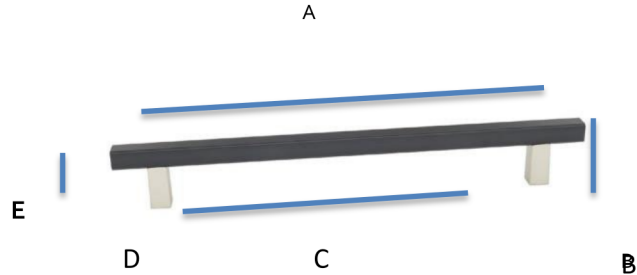

**SPECIFICATIONS**

**QUADRATO**

Appliance Pull Smooth Bar

**FEATURES**

Modern styling  
Multiple finishes  
Concealed installation

**WARRANTY**

Limited lifetime

**FINISHES**

Champagne (CHP)  
Champagne/Matte Black (CHP/MB)  
Matte Black (MB)  
Matte Nickel (MN)  
Matte Nickel/Matte Black (MN/MB)

**MATERIAL**

Aluminum – Made in Italy

Item#	A	B	C	D	E
D2805-12	14 ¾"	2"	12"	5/8"	5/8"
D2805-18	20 ¾"	2"	18"	5/8"	5/8"
D2805-24	26 ¾"	2"	24"	5/8"	5/8"

**KEY:**

A - Overall Length  
B - Projection  
C - Center to Center  
D - Base  
E - Width

NOTE: Dimensions and specifications are subject to change without notice.