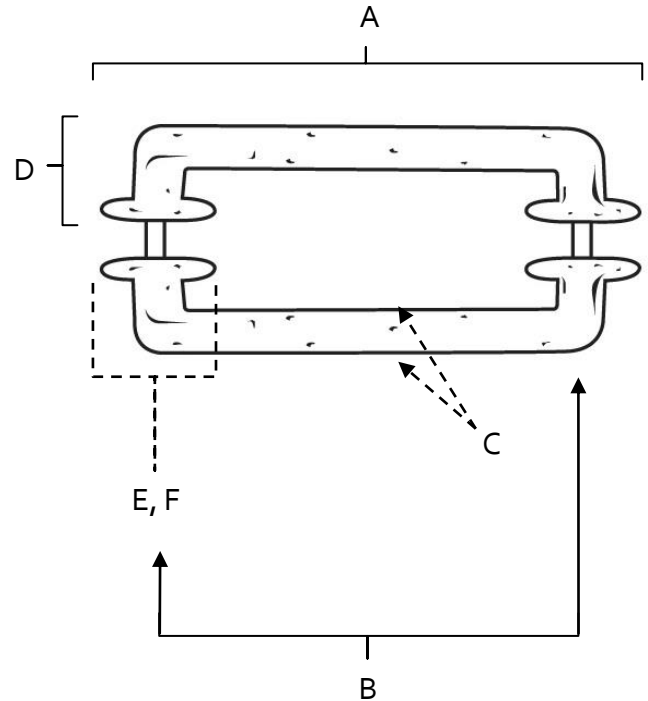

SPECIFICATIONS

SIERRA
BACK-TO-BACK PULL

FEATURES

- Rustic styling
- Multiple finishes
- Concealed installation

WARRANTY

Limited lifetime

FINISHES

- Dark Bronze (DKBRZ)
- Rust Bronze (RSTBRZ)
- Iron (IRN)
- White Bronze (WHBRZ)

MATERIAL

Bronze

Item#	A	B	C	D	E (L)	F (W)
D216-BB	12"	10"	3/4"	2 5/8"	1 7/8"	1 1/2"

KEY:

- A - Overall Length
- B - Center to Center
- C - Handle Width
- D - Projection
- E - Mount Length
- F - Mount Width

NOTE: Dimensions and specifications are subject to change without notice.