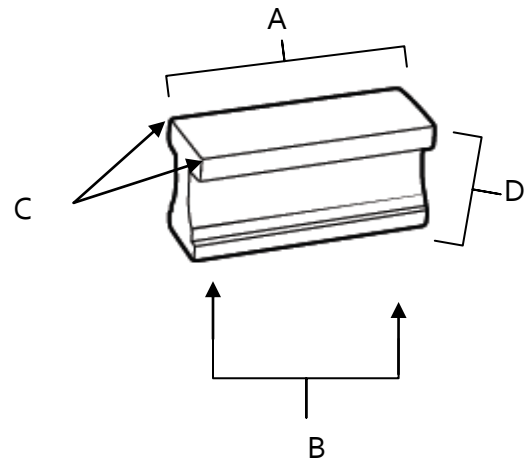

SPECIFICATIONS

**LINEAR
TAB PULLS**

FEATURES

- Modern styling
- Multiple finishes
- Concealed installation

WARRANTY

- Limited lifetime

FINISHES

- Polished Brass (PB)
- Polished Chrome (PC)
- Bronze (BRZ)
- Polished Nickel (PN)
- Satin Nickel (SN)

MATERIAL

- Brass

Item#	A	B	C	D
A965-15	2"	1 1/2"	5/8"	7/8"

KEY:

- A - Overall Length
- B - Center to Center
- C - Handle Width
- D - Projection

NOTE: Dimensions and specifications are subject to change without notice.