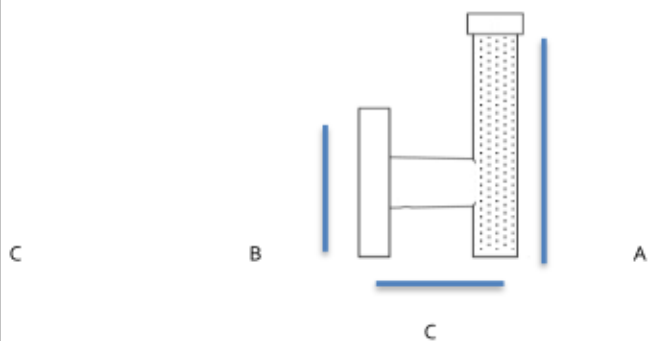

SPECIFICATIONS

Vita Bella
ROBE HOOK

FEATURES

- Modern styling
- Multiple finishes
- Concealed installation

WARRANTY

- Limited lifetime

FINISHES

- Champagne (CHP)
- Champagne/Matte Black (CHP/MB)
- Matte Black (MB)
- Matte Nickel (MN)
- Matte Nickel/Matte Black (MN/MB)

MATERIAL

Aluminum – Made in Italy

Item#	A	B	C	D
A9481	3 5/16"	2"	2 1/4"	

KEY:

- A - Overall Height
- B - Base Width
- C - Projection

NOTE: Dimensions and specifications are subject to change without notice.