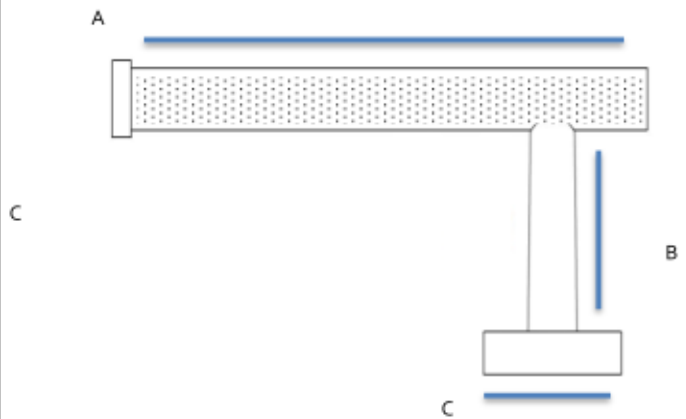

SPECIFICATIONS

Vita Bella
TISSUE HOLDER

FEATURES

- Modern styling
- Multiple finishes
- Concealed installation

WARRANTY

Limited lifetime

FINISHES

- Champagne (CHP)
- Champagne/Matte Black (CHP/MB)
- Matte Black (MB)
- Matte Nickel (MN)
- Matte Nickel/Matte Black (MN/MB)

MATERIAL

Aluminum – Made in Italy

Item#	A	B	C
A9466L	7 13/16"	2"	3 1/4"

KEY:

- A - Overall Length
- B - Width
- C - Projection

NOTE: Dimensions and specifications are subject to change without notice.