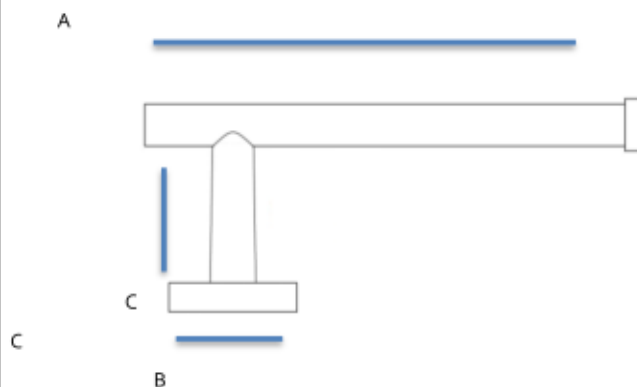

SPECIFICATIONS

Vita Bella
TISSUE HOLDER

FEATURES

- Modern styling
- Multiple finishes
- Concealed installation

WARRANTY

Limited lifetime

FINISHES

- Champagne (CHP)
- Champagne/Matte Black (CHP/MB)
- Matte Black (MB)
- Matte Nickel (MN)
- Matte Nickel/Matte Black (MN/MB)

MATERIAL

Aluminum – Made in Italy

Item#	A	B	C
A9366R	7 13/16"	2"	3 1/4"

KEY:

- A - Overall Length
- B - Base Width
- C - Projection

NOTE: Dimensions and specifications are subject to change without notice.