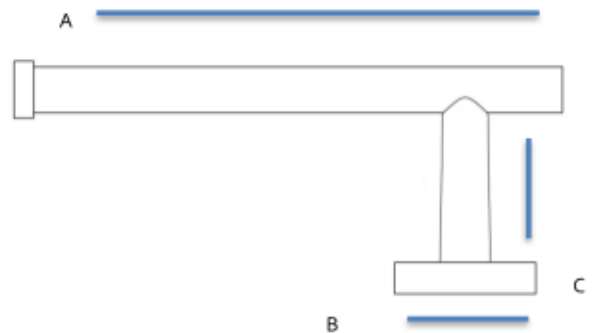

**PRODUCT SHEET**

**SPECIFICATIONS**

**Vita Bella**  
TISSUE HOLDER

**FEATURES**

- Modern styling
- Multiple finishes
- Concealed installation

**WARRANTY**

Limited lifetime

**FINISHES**

- Champagne (CHP)
- Champagne/Matte Black (CHP/MB)
- Matte Black (MB)
- Matte Nickel (MN)
- Matte Nickel/Matte Black (MN/MB)

**MATERIAL**

Aluminum – Made in Italy

Item#	A	B	C
A9366L	7 13/16"	2"	3 1/4"

**KEY:**