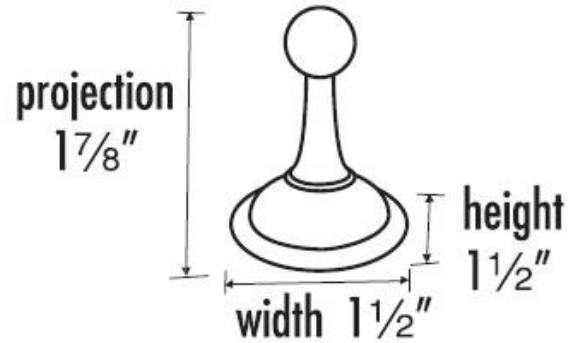

SPECIFICATIONS

YALE
ROBE HOOK

FEATURES

Traditional styling
Multiple finishes
Concealed installation

WARRANTY

Limited lifetime

FINISHES

Polished Brass (PB)
Polished Brass/Non-lacquered (PB/NL)
Polished Chrome (PC)
Barcelona (BARC)
Bronze (BRZ)
Chocolate Bronze (CHBRZ)
Satin Nickel (SN)

MATERIAL

Brass

Item#

A9280

NOTE: Dimensions and specifications are subject to change without notice.