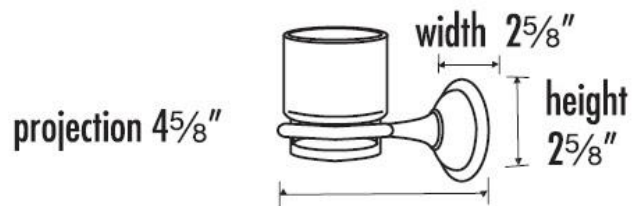

**SPECIFICATIONS**

**YALE**

TUMBLER HOLDER WITH TUMBLER

**FEATURES**

- Traditional styling
- Multiple finishes
- Concealed installation

**WARRANTY**

Limited lifetime

**FINISHES**