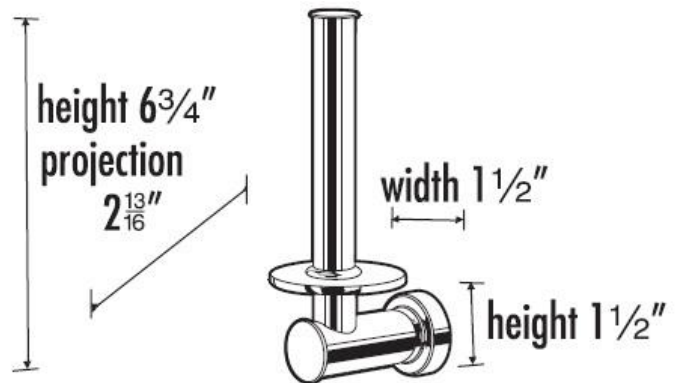

**SPECIFICATIONS**

**INFINITY**  
RESERVE TISSUE HOLDER

**FEATURES**

- Modern styling
- Multiple finishes
- Concealed installation

**WARRANTY**

Limited lifetime

**FINISHES**

- Polished Brass/Non-lacquered (PB/NL)
- Polished Chrome (PC)
- Polished Nickel (PN)
- Satin Nickel (SN)

**MATERIAL**

Brass

**Item#**

**A8767**

NOTE: Dimensions and specifications are subject to change without notice.