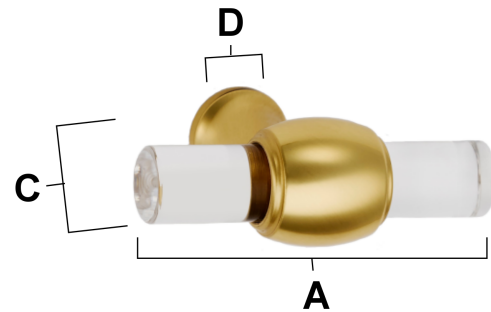

SPECIFICATIONS

**Acrylic Royale
Knob**

FEATURES

- Contemporary styling
- Multiple finishes
- Concealed installation

WARRANTY

Limited lifetime

FINISHES

- Polished Brass (PB)
- Polished Brass/Non-lacquered (PB/NL)
- Polished Chrome (PC)
- Matte Black (MB)
- Satin Brass (SB)
- Polished Nickel (PN)
- Satin Nickel (SN)

MATERIAL

Brass

Item#	A	B	C	D
A870-45	1 3/4"	5/8"	1 3/8"	1/2"

KEY:

- A - Length
- B - Width
- C - Projection
- D - Base Width

NOTE: Dimensions and specifications are subject to change without notice.