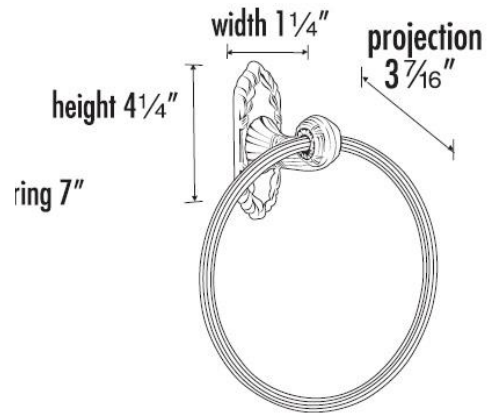

SPECIFICATIONS

RIBBON & REED

7" TOWEL RING

FEATURES

Traditional styling
Multiple finishes
Concealed installation

WARRANTY

Limited lifetime

FINISHES