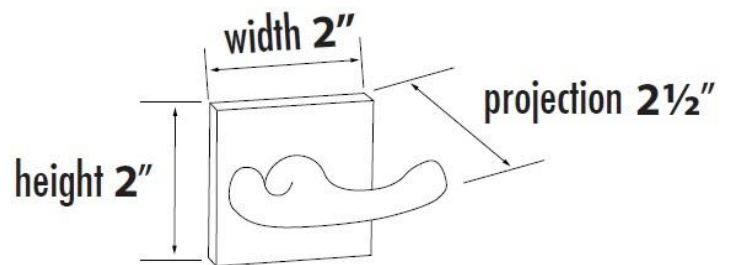

SPECIFICATIONS

CONTEMPORARY II
DOUBLE ROBE HOOK

FEATURES

Modern styling
Multiple finishes
Concealed installation

WARRANTY

Limited lifetime

FINISHES

Polished Brass/Non-lacquered (PB/NL)
Polished Chrome (PC)
Bronze (BRZ)
Polished Nickel (PN)
Satin Nickel (SN)