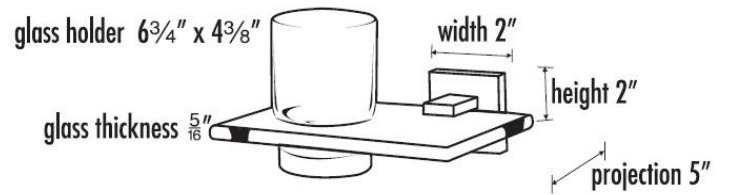

SPECIFICATIONS

CONTEMPORARY II

TUMBLER HOLDER WITH TUMBLER

FEATURES

Modern styling
Multiple finishes
Concealed installation

WARRANTY

Limited lifetime

FINISHES