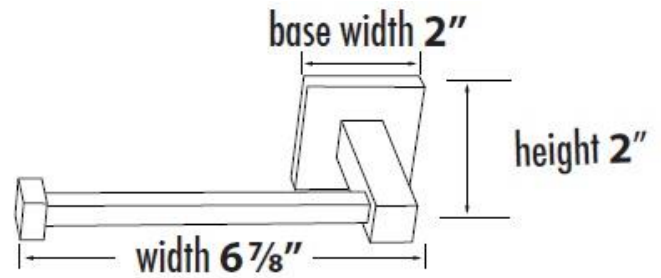

SPECIFICATIONS

CONTEMPORARY II
SINGLE POST TISSUE HOLDER

FEATURES

Modern styling
Multiple finishes
Concealed installation

WARRANTY

Limited lifetime

FINISHES

Polished Brass/Non-lacquered (PB/NL)
Polished Chrome (PC)
Bronze (BRZ)
Polished Nickel (PN)
Satin Nickel (SN)