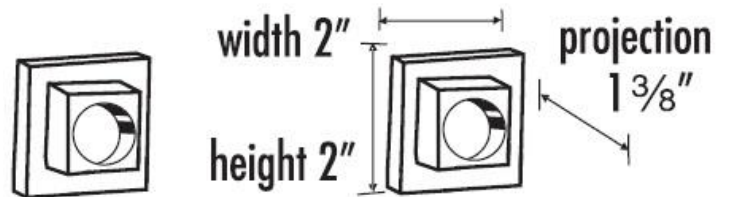

SPECIFICATIONS

CONTEMPORARY II
SHOWER ROD BRACKETS

FEATURES

Modern styling
Multiple finishes
Concealed installation

WARRANTY

Limited lifetime

FINISHES

Polished Brass/Non-lacquered (PB/NL)
Polished Chrome (PC)
Bronze (BRZ)
Polished Nickel (PN)
Satin Nickel (SN)