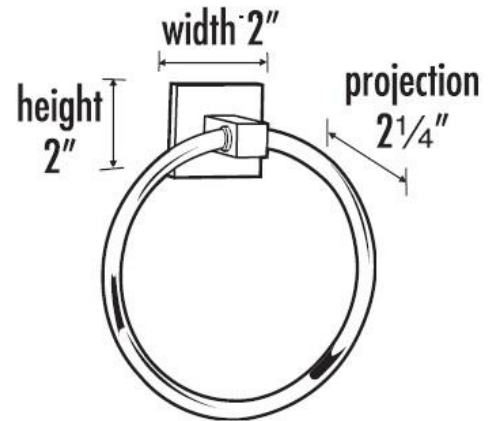

SPECIFICATIONS

CONTEMPORARY II
6" TOWEL RING

FEATURES

Modern styling
Multiple finishes
Concealed installation

WARRANTY

Limited lifetime

FINISHES

Polished Brass/Non-lacquered (PB/NL)
Polished Chrome (PC)
Bronze (BRZ)
Polished Nickel (PN)
Satin Nickel (SN)

MATERIAL

Brass

Item#

A8440

NOTE: Dimensions and specifications are subject to change without notice.