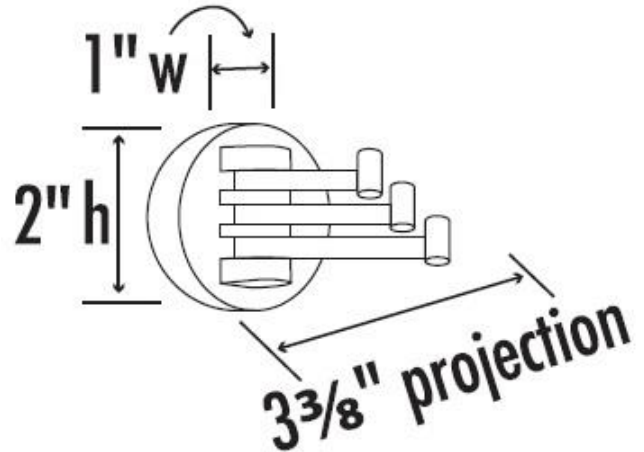

SPECIFICATIONS

CONTEMPORARY I
SWIVEL ROBE HOOK

FEATURES

Modern styling
Multiple finishes
Concealed installation

WARRANTY

Limited lifetime

FINISHES

Polished Brass/Non-lacquered (PB/NL)
Polished Chrome (PC)
Bronze (BRZ)
Polished Nickel (PN)
Satin Nickel (SN)

MATERIAL

Brass

Item#

A8385

NOTE: Dimensions and specifications are subject to change without notice.