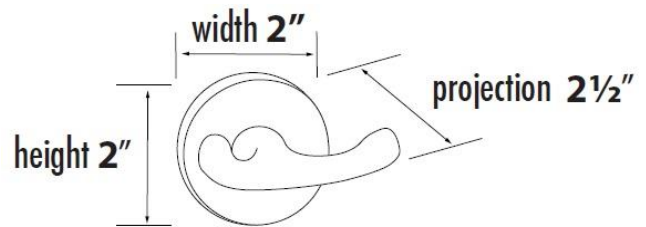

SPECIFICATIONS

CONTEMPORARY I
DOUBLE ROBE HOOK

FEATURES

Modern styling
Multiple finishes
Concealed installation

WARRANTY

Limited lifetime

FINISHES

Polished Brass/Non-lacquered (PB/NL)
Polished Chrome (PC)
Bronze (BRZ)
Polished Nickel (PN)
Satin Nickel (SN)