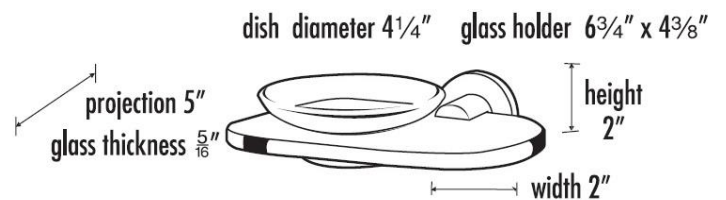

SPECIFICATIONS

CONTEMPORARY I
SOAP HOLDER WITH DISH

FEATURES

Modern styling
Multiple finishes
Concealed installation

WARRANTY

Limited lifetime

FINISHES

Polished Brass/Non-lacquered (PB/NL)
Polished Chrome (PC)
Bronze (BRZ)
Polished Nickel (PN)
Satin Nickel (SN)

MATERIAL

Brass

Item#

A8330

NOTE: Dimensions and specifications are subject to change without notice.