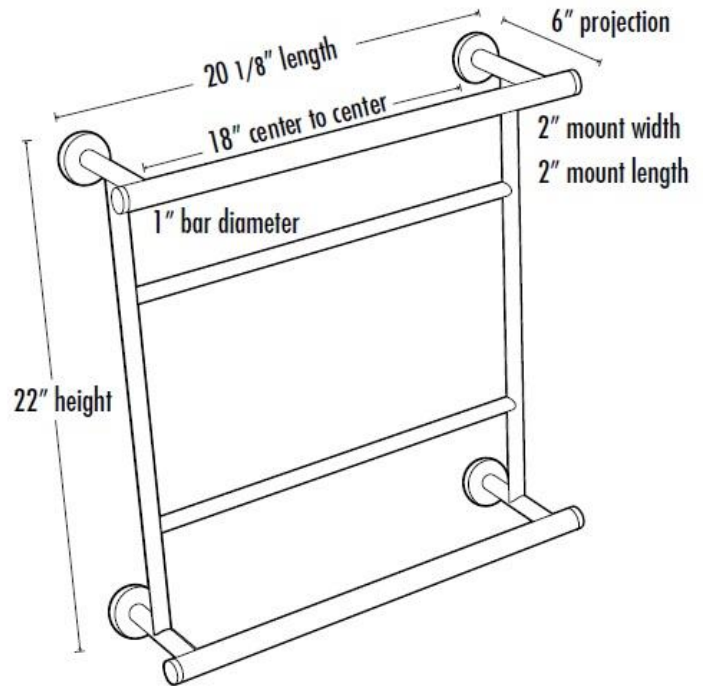

SPECIFICATIONS

CONTEMPORARY I
HOSPITALITY TOWEL RACK

FEATURES

Modern styling
Multiple finishes
Concealed installation

WARRANTY

Limited lifetime

FINISHES

Polished Brass/Non-lacquered (PB/NL)
Polished Chrome (PC)
Bronze (BRZ)
Polished Nickel (PN)
Satin Nickel (SN)

MATERIAL

Brass

Item#

A8328-18

NOTE: Dimensions and specifications are subject to change without notice.