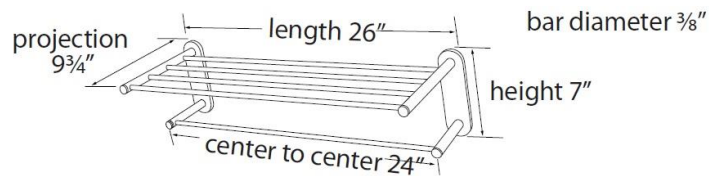

**SPECIFICATIONS**

**CONTEMPORARY I**  
TOWEL RACK

**FEATURES**

Modern styling  
Multiple finishes  
Concealed installation

**WARRANTY**

Limited lifetime

**FINISHES**

Polished Brass/Non-lacquered (PB/NL)  
Polished Chrome (PC)  
Bronze (BRZ)  
Polished Nickel (PN)  
Satin Nickel (SN)