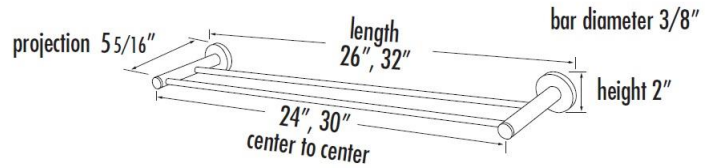

**SPECIFICATIONS**

**CONTEMPORARY I**  
DOUBLE TOWEL BAR

**FEATURES**

Modern styling  
Multiple finishes  
Concealed installation

**WARRANTY**

Limited lifetime

**FINISHES**

Polished Brass/Non-lacquered (PB/NL)  
Polished Chrome (PC)  
Bronze (BRZ)  
Polished Nickel (PN)  
Satin Nickel (SN)

**MATERIAL**

Brass

**Item#**

**A8325-24**

**A8325-30**

NOTE: Dimensions and specifications are subject to change without notice.