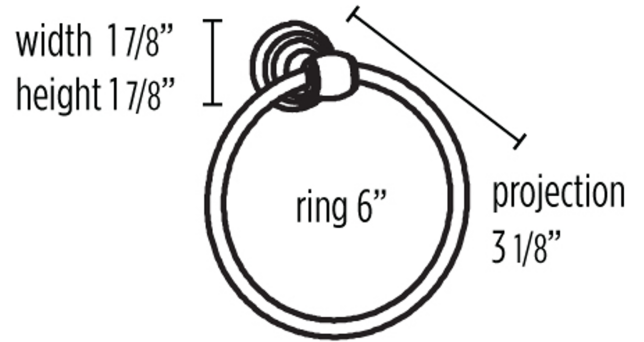

**PRODUCT SHEET**

**SPECIFICATIONS**

**Acrylic Royale  
Towel Ring**

**FEATURES**

- Modern styling
- Multiple finishes
- Concealed installation

**WARRANTY**

Limited lifetime

**FINISHES**