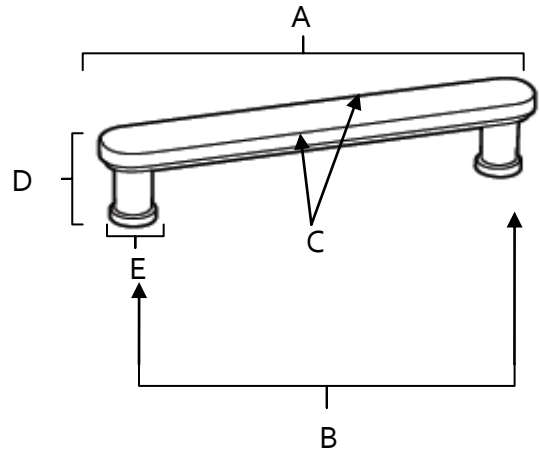

SPECIFICATIONS

**MODERNE
PULLS**

FEATURES

- Modern styling
- Multiple finishes
- Concealed installation

WARRANTY

Limited lifetime

FINISHES

- Polished Brass (PB)
- Polished Chrome (PC)
- Bronze (BRZ)
- Polished Nickel (PN)
- Satin Nickel (SN)
- Satin Brass (SB)

MATERIAL

Brass

Item#	A	B	C	D	E (L) (W)
A717-3	3 3/4"	3"	3/4"	1 1/8"	1/2"
A717-35	4 1/4"	3 1/2"	3/4"	1 1/8"	1/2"
A717-4	4 3/4"	4"	3/4"	1 1/8"	1/2"
A717-6	6 3/4"	6"	3/4"	1 1/8"	1/2"

KEY:

- A - Overall Length
- B - Center to Center
- C - Handle Width
- D - Projection
- E - Mount Length

NOTE: Dimensions and specifications are subject to change without notice.