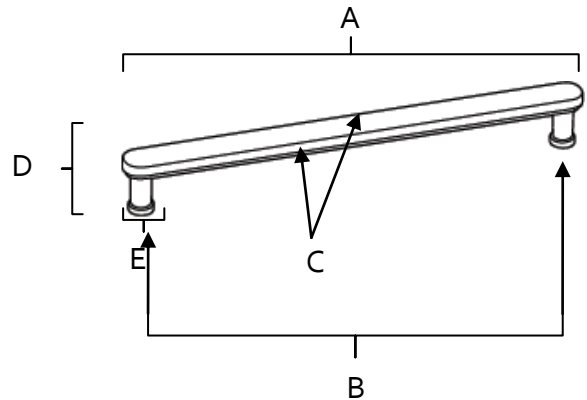

SPECIFICATIONS

**MODERNE
PULLS**

FEATURES

- Modern styling
- Multiple finishes
- Concealed installation

WARRANTY

Limited lifetime

FINISHES

- Polished Brass (PB)
- Polished Chrome (PC)
- Bronze (BRZ)
- Polished Nickel (PN)
- Satin Nickel (SN)
- Satin Brass (SB)

MATERIAL

Brass

Item#	A	B	C	D	E (L) (W)
A717-8	8 3/4"	8"	3/4"	1 1/8"	1/2"
A717-12	12 3/4"	12"	3/4"	1 1/8"	1/2"
A717-18	18 3/4"	18"	3/4"	1 1/8"	1/2"

KEY:

- A - Overall Length
- B - Center to Center
- C - Handle Width
- D - Projection
- E - Mount Length

NOTE: Dimensions and specifications are subject to change without notice.