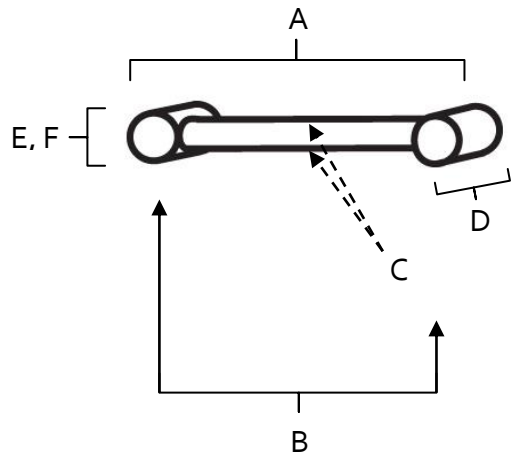

SPECIFICATIONS

**CONTEMPORARY I
PULLS**

FEATURES

- Modern styling
- Multiple finishes
- Concealed installation

WARRANTY

Limited lifetime

FINISHES

- Polished Chrome (PC)
- Barcelona (BARC)
- Bronze (BRZ)
- Chocolate Bronze (CHBRZ)
- Polished Nickel (PN)
- Satin Nickel (SN)
- Satin Brass (SB)

MATERIAL

Brass

Item#	A	B	C	D	E (L)	F (W)
A715-3	3 5/8"	3"	3/8"	1 3/16"	5/8"	5/8"
A715-35	4 1/8"	3 1/2"	3/8"	1 3/16"	5/8"	5/8"
A715-4	4 5/8"	4"	3/8"	1 3/16"	5/8"	5/8"
A715-6	6 5/8"	6"	3/8"	1 3/4"	5/8"	5/8"

KEY:

- A - Overall Length
- B - Center to Center
- C - Handle Width
- D - Projection
- E - Mount Length
- F - Mount Width

NOTE: Dimensions and specifications are subject to change without notice.