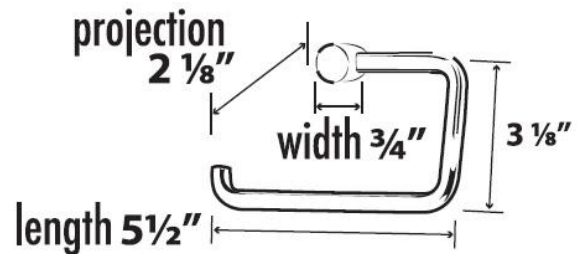

**SPECIFICATIONS**

**SPA 1**

**SINGLE POST TISSUE HOLDER**

**FEATURES**

- Modern styling
- Multiple finishes
- Concealed installation

**WARRANTY**

Limited lifetime

**FINISHES**