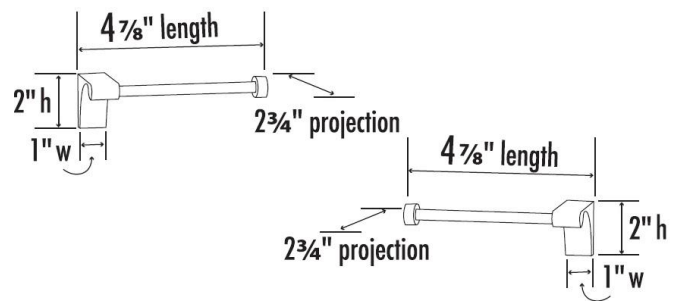

SPECIFICATIONS

LUNA

SINGLE POST TISSUE HOLDER

FEATURES

Transitional styling
Multiple finishes
Concealed installation

WARRANTY

Limited lifetime

FINISHES

Polished Brass (PB)
Polished Brass/Non-lacquered (PB/NL)
Polished Chrome (PC)
Bronze (BRZ)
Polished Nickel (PN)
Satin Brass (SB)
Satin Nickel (SN)

MATERIAL

Brass

Item#

A6866L

A6866R

NOTE: Dimensions and specifications are subject to change without notice.