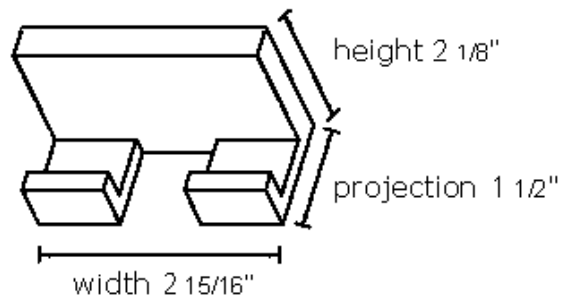

SPECIFICATIONS

LINEAR

Double Robe Hook

A6484-SB
DOUBLE ROBE HOOK

FEATURES

Contemporary styling
Multiple finishes

WARRANTY

Limited lifetime