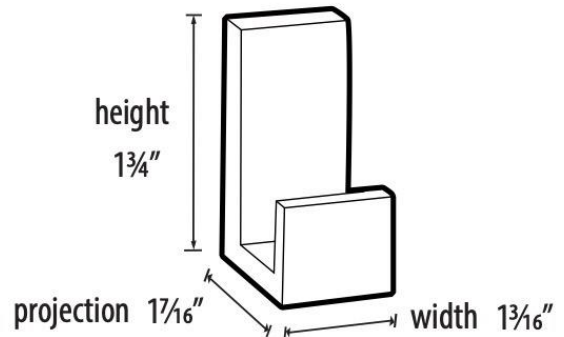

SPECIFICATIONS

LINEAR

Robe Hook

A6481-SN
1 3/4" ROBE HOOK

FEATURES

Contemporary styling
Multiple finishes

WARRANTY

Limited lifetime