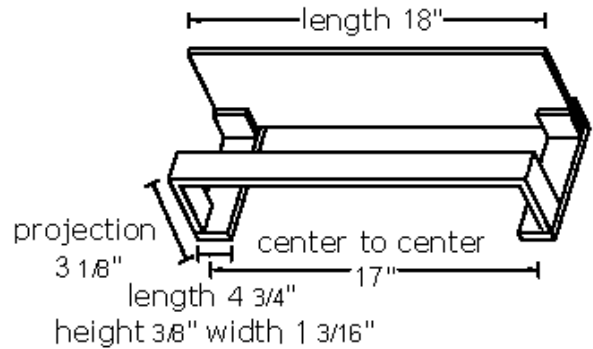

SPECIFICATIONS

LINEAR

Glass Shelf w/ Towel Bar

A6427-18-PC
18" GLASS SHELF WITH TOWEL BAR

A6427-24
24" GLASS SHELF WITH TOWEL BAR

FEATURES

Contemporary styling
Multiple finishes

WARRANTY

Item#

A6427-18

A6427-24

NOTE: Dimensions and specifications are subject to change without notice.