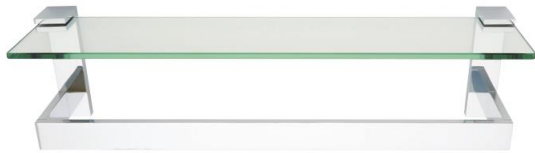

SPECIFICATIONS

LINEAR

Glass Shelf w/ Towel Bar

A6427-18-PC
18" GLASS SHELF WITH TOWEL BAR

A6427-24
24" GLASS SHELF WITH TOWEL BAR

FEATURES

Contemporary styling
Multiple finishes

WARRANTY

Limited lifetime

FINISHES

Matte Black (MB)
Polished Brass (PB)
Polished Brass/Non-lacquered (PB/NL)
Polished Chrome (PC)
Polished Nickel (PN)
Satin Brass (SB)
Satin Nickel (SN)

MATERIAL

Brass

PRODUCT SHEET