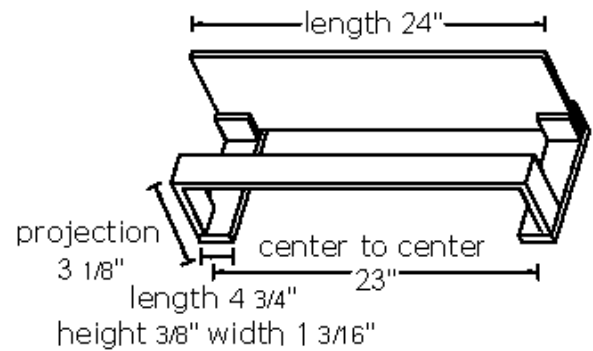

SPECIFICATIONS

LINEAR

Glass Shelf w/ Towel Bar

A6427-18-PC
18" GLASS SHELF WITH TOWEL BAR

A6427-24
24" GLASS SHELF WITH TOWEL BAR

FEATURES

Contemporary styling
Multiple finishes

WARRANTY

Item#

A6427-18

A6427-24

NOTE: Dimensions and specifications are subject to change without notice.