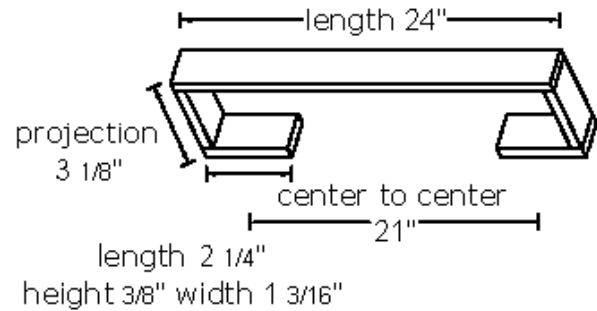

SPECIFICATIONS

LINEAR

Towel Bars

A6420-12-SN
12" TOWEL BAR

A6420-12 12" TOWEL BAR	A6420-18 18" TOWEL BAR	A6420-24 24" TOWEL BAR
---------------------------	---------------------------	---------------------------

MATERIAL

Brass

Item#

A6420-24

NOTE: Dimensions and specifications are subject to change without notice.