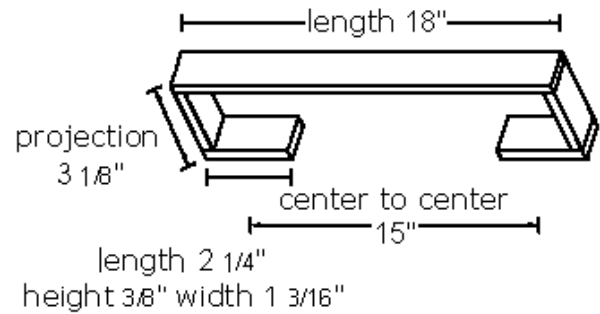

PRODUCT SHEET

SPECIFICATIONS

LINEAR

Towel Bars

A6420-12-SN
12" TOWEL BAR

A6420-12 12" TOWEL BAR	A6420-18 18" TOWEL BAR	A6420-24 24" TOWEL BAR
---------------------------	---------------------------	---------------------------

MATERIAL

Brass

Item#

A6420-18

NOTE: Dimensions and specifications are subject to change without notice.