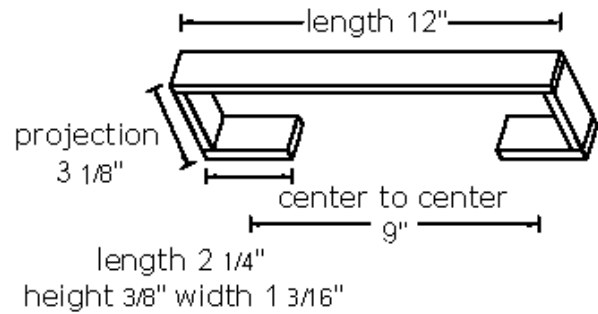

**SPECIFICATIONS**

**LINEAR**

Towel Bars

**A6420-12-SN**  
12" TOWEL BAR

A6420-12 12" TOWEL BAR	A6420-18 18" TOWEL BAR	A6420-24 24" TOWEL BAR
---------------------------	---------------------------	---------------------------

**MATERIAL**

Brass

**Item#**

**A6420-12**

NOTE: Dimensions and specifications are subject to change without notice.