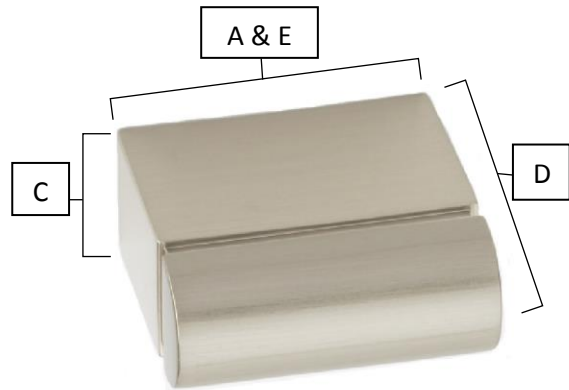

SPECIFICATIONS

VOGUE
KNOB

FEATURES

Modern styling
Multiple finishes
Concealed installation

WARRANTY

Limited lifetime

FINISHES

Matte Black (MB)
Polished Brass (PB)
Polished Brass/ No Lacquer (PB/NL)
Polished Chrome (PC)
Polished Nickel (PN)
Satin Brass (SB)
Satin Nickel (SN)

MATERIAL

Brass

Item#	A	B	C	D	E
A430	11/16"		1/2"	11/16"	11/16"

KEY:

A - Overall Length
B - Center to Center
C - Handle Width
D - Projection
E - Base Width

NOTE: Dimensions and specifications are subject to change without notice.