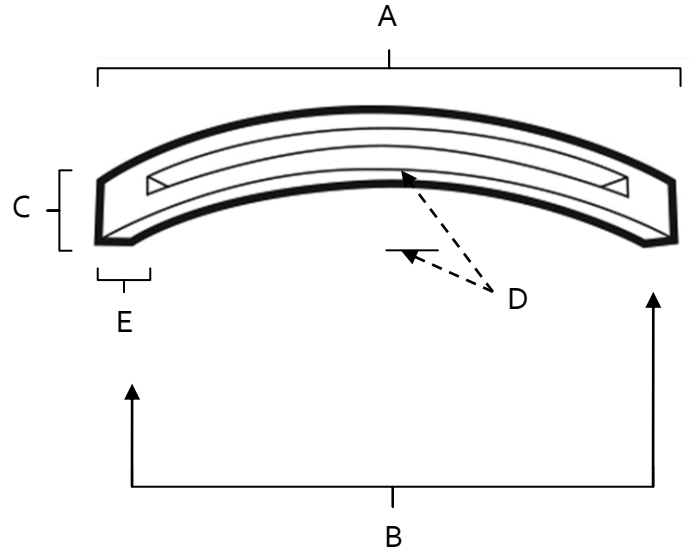

**SPECIFICATIONS**

**SLIT-TOP  
PULLS**

**FEATURES**

- Modern styling
- Multiple finishes
- Concealed installation

**WARRANTY**

Limited lifetime

**FINISHES**

- Polished Brass (PB)
- Polished Chrome (PC)
- Bronze (BRZ)
- Chocolate Bronze (CHBRZ)
- Polished Nickel (PN)
- Satin Nickel (SN)

**MATERIAL**

Brass

Item#	A	B	C	D	E
A422-4	5 1/4"	4"	3/4"	1"	3/4"
A422-6	7 3/8"	6"	7/8"	1"	7/8"
A422-8	9 1/2"	8"	7/8"	1 1/4"	1"

**KEY:**

- A - Overall Length
- B - Center to Center
- C - Handle Width
- D - Projection
- E - Mount Length