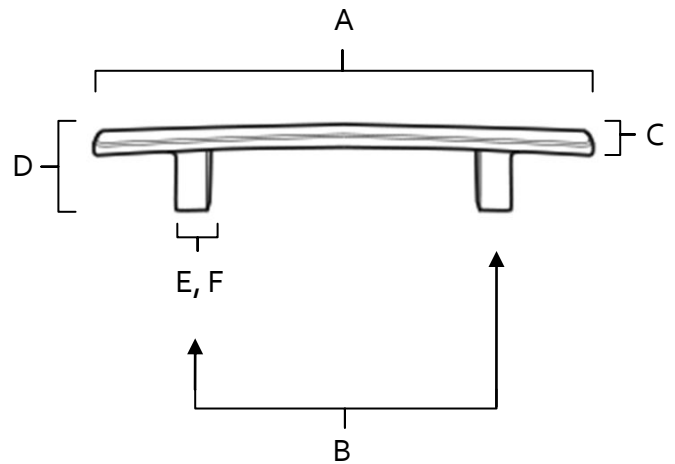

SPECIFICATIONS

**ARCH
PULLS**

FEATURES

- Modern styling
- Multiple finishes
- Concealed installation

WARRANTY

Limited lifetime

FINISHES

- Polished Chrome (PC)
- Polished Nickel (PN)
- Satin Nickel (SN)
- Bronze (BRZ)
- Chocolate Bronze (CHBRZ)

MATERIAL

Brass

Item#	A	B	C	D	E (L)	F (W)
A419-4	6 1/2"	4"	7/16"	1 1/8"	11/32"	1/4"
A419-6	8 3/4"	6"	7/16"	1 1/4"	11/32"	1/4"
A419-8	10 3/4"	8"	7/16"	1 1/4"	11/32"	1/4"

KEY:

- A - Overall Length
- B - Center to Center
- C - Handle Width
- D - Projection
- E - Mount Length
- F - Mount Width

NOTE: Dimensions and specifications are subject to change without notice.