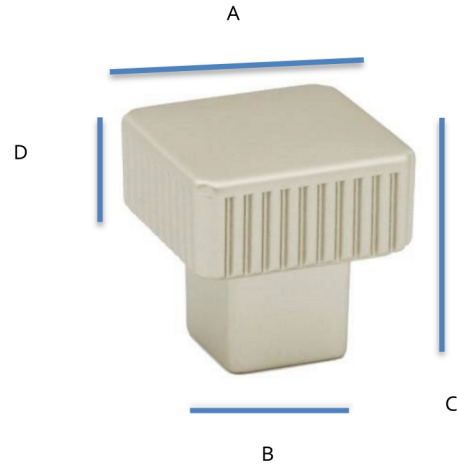

SPECIFICATIONS

Quadrato
Square Grooved Knob

FEATURES

- Modern styling
- Multiple finishes
- Concealed installation

WARRANTY

Limited lifetime

FINISHES

- Champagne (CHP)
- Champagne/Matte Black (CHP/MB)
- Matte Black (MB)
- Matte Nickel (MN)
- Matte Nickel/Matte Black (MN/MB)

MATERIAL

Aluminum – Made in Italy

Item#	A	B	C	D
A2955	1 1/4"	5/8"	1-3/16"	9/16"

KEY:

- A - Overall Length
- B - Base width
- C - Projection
- D - Top Length

NOTE: Dimensions and specifications are subject to change without notice.