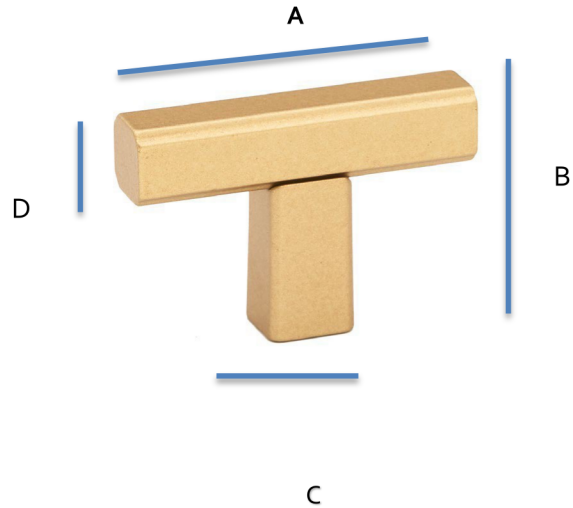

SPECIFICATIONS

QUADRATO

T-knob Smooth Bar

FEATURES

Modern styling
Multiple finishes
Concealed installation

WARRANTY

Limited lifetime

FINISHES

Champagne (CHP)
Champagne/Matte Black (CHP/MB)
Matte Black (MB)
Matte Nickel (MN)
Matte Nickel/Matte Black (MN/MB)

MATERIAL

Aluminum – Made in Italy

Item#	A	B	C	D
A2805	1 3/4"	1 3/16"	7/16"	7/16"

KEY:

A - Overall Length
B - Projection
C - Base
D - Width