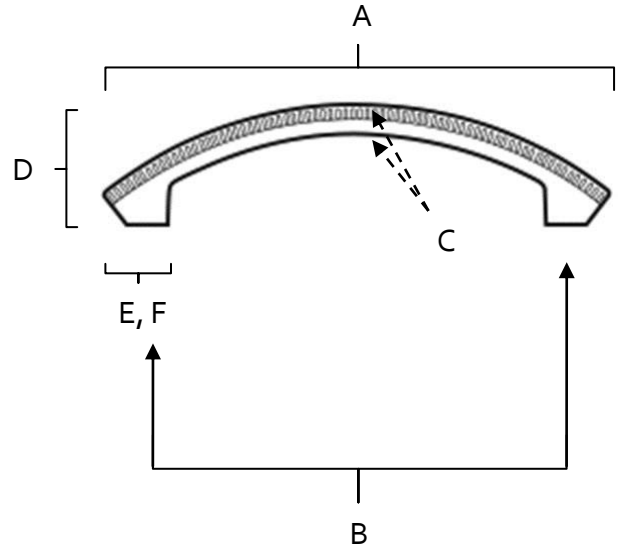

SPECIFICATIONS

**REGAL
PULLS**

FEATURES

- Transitional styling
- Multiple finishes
- Concealed installation

WARRANTY

Limited lifetime

FINISHES

- Polished Chrome (PC)
- Antique English Matte (AEM)
- Barcelona (BARC)
- Chocolate Bronze (BRZ)
- Pewter (PEW)
- Satin Nickel (SN)

MATERIAL

Brass

Item#	A	B	C	D	E (L)	F (W)
A240-3	3 5/8"	3"	5/8"	1"	1/2"	5/8"
A240-35	4 1/4"	3 1/2"	5/8"	1"	1/2"	5/8"
A240-4	4 3/4"	4"	5/8"	1"	1/2"	5/8"
A240-6	6 3/4"	6"	5/8"	1 1/4"	1/2"	5/8"

KEY:

- A - Overall Length
- B - Center to Center
- C - Handle Width
- D - Projection
- E - Mount Length
- F - Mount Width

NOTE: Dimensions and specifications are subject to change without notice.