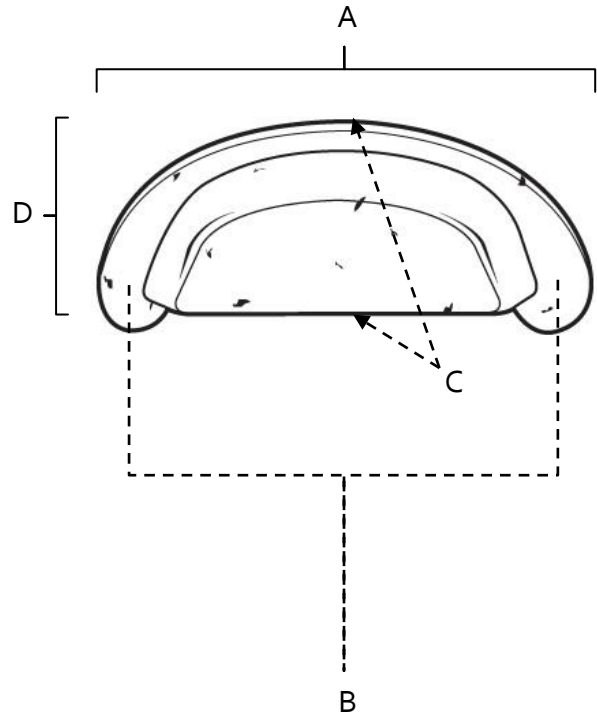

SPECIFICATIONS

SIERRA
CUP PULL

FEATURES

- Rustic styling
- Multiple finishes
- Concealed installation

WARRANTY

Limited lifetime

FINISHES

- Dark Bronze (DKBRZ)
- Rust Bronze (RSTBRZ)
- Iron (IRN)
- White Bronze (WHBRZ)

MATERIAL

Bronze

Item#	A	B	C	D
A1411	4 1/4"	3 1/2"	1 3/4"	1"

KEY:

- A - Overall Length
- B - Center to Center
- C - Width
- D - Projection

NOTE: Dimensions and specifications are subject to change without notice.